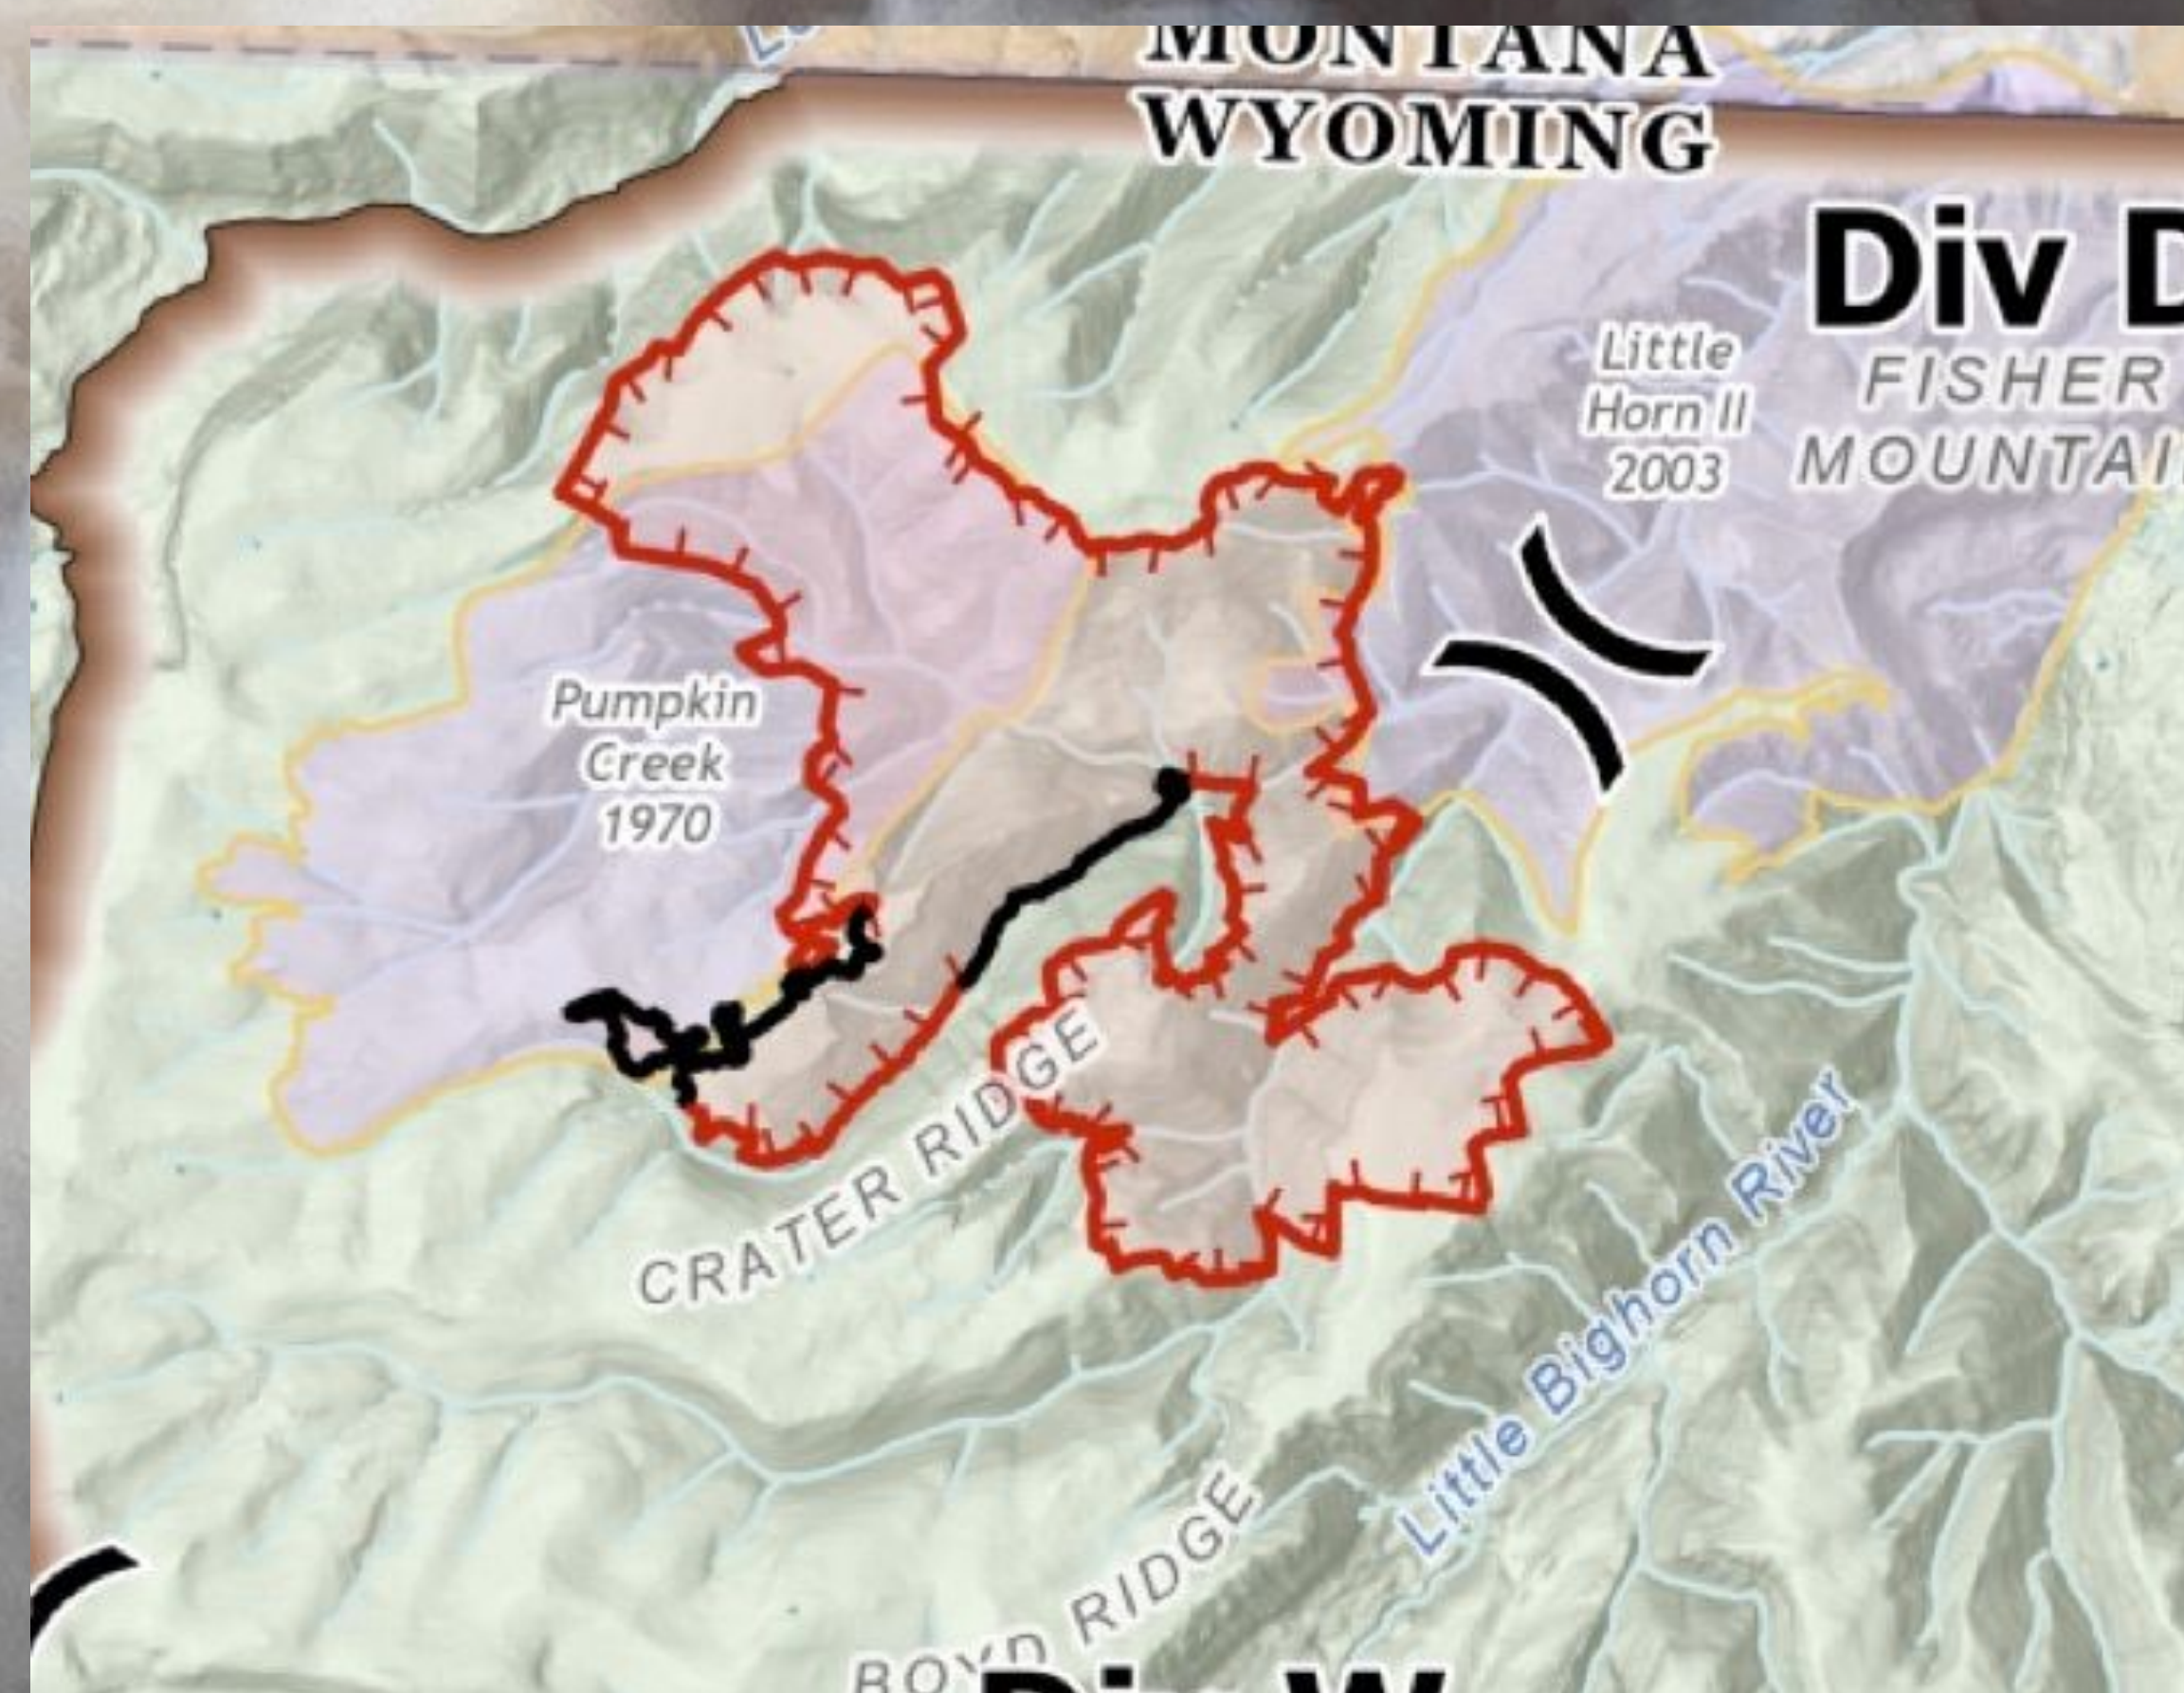

WHERE THERE'S SMOKE...THERE'S FIRE

Crater Ridge Fire - July 17, 2021 to December 10, 2021

Fire burned nearly 7,700 acres of forest land

Due to the terrain of the Big Horn National Forest, fire crews had a difficult time getting to the fire

The KBLX WSR-88D was able to detect the wildfire smoke on radar, as can be noted by the low R, CC & noisy V values

IMETS & EM Personnel detected the smoke plumes using Dual-Pol data